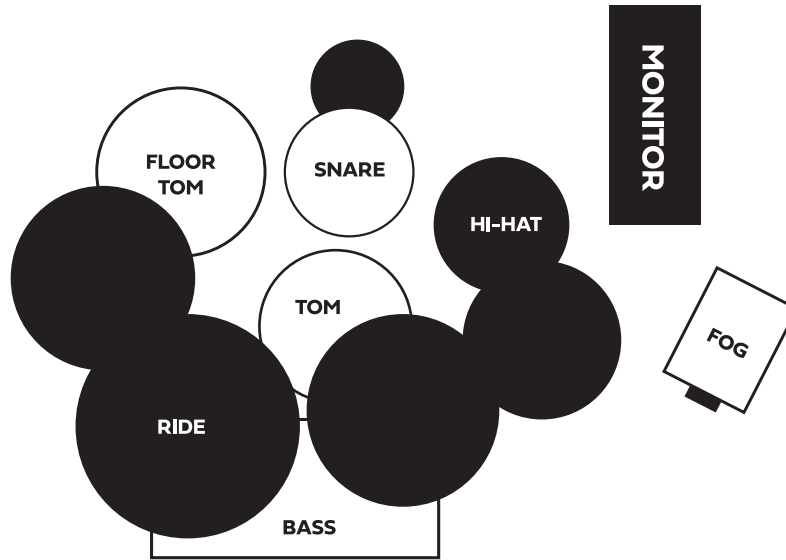

GUITAR

2x12 Cab

BASS

GUITAR

2x12 Cab

PEDALBOARD

MIC

MONITOR